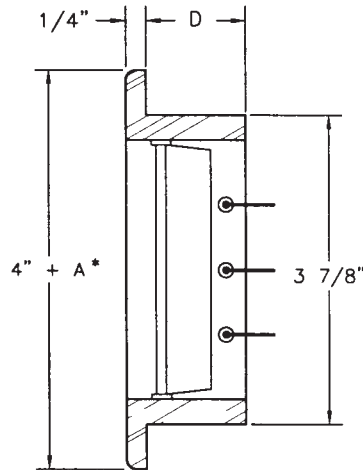

Round plastic discharge grills are also offered in several colors with and without shut-off dampers.

INTERPRETING MODEL NUMBERS

V	8	X	4	VH	-	T
All grills begin with the letter V	The first number is always the HORIZONTAL cut out size	The second number is always the VERTICAL cut out size				Material
						- No letter is anodized aluminum
						AS Ash
						C Cherry
						M Mahogany
						MA Maple
						O Oak (white)
						P Poplar
						T Teak
VH	Supply grill with two sets of blades. Front row is vertical.					
VML	Closable supply grill with two sets of blades. Front row is vertical, rear horizontal row closes.					
V	Supply grill with one vertical row of blades					
WG	A 30° wedge shaped, wood supply grill with two sets of blades. Front row is vertical, rear horizontal.					
PGA	Plastic snap-in grill with one set of horizontal, adjustable blades. Often includes transition box.					
PG-RF	Plastic snap-in grill with one horizontal row of blades. Includes mounting ring and filter.					
RA	Return air grill with one set of horizontal blades.					
RAR	Return air grill with one row of horizontal blades, and a removable filter core.					
RAFB	Return air grill with one set of horizontal blades, with a removable filter.					

Grill Example: V8X4 VH

Grill	Depth
VH	1 7/8"
VML	2 1/4"
V	3/4"
RA	1/2"
RAFB	1 1/2"
VH-T	1 1/4"
VML-T	1 7/8"
RA-T	3/4"
PG	1 1/4"

* Wood Grills: A = 1"
Aluminum: A = 1-5/8"

PARTIAL LISTING OF GRILLS

Aluminum Grills		
Return Air	Discharge	
V8X6 RA	V3X15 VH	V12X4 VH
V8X8 RA	V4X8 VH	V12X6 VH
V10X6 RA	V4X15 VH	V12X12 VH
V10X8 RA	V4X16 VH	V14X5 VH
V10X10 RA	V4X18 VH	V20X4 VH
V12X4 RA	V5X12 VH	
V12X6 RA	V6X4 VH	
V12X12 RA	V6X6 VH	V4X4 VML
V14X10 RA	V6X8 VH	V4X10 VML
V14X14 RA	V6X10 VH	V8X4 VML
V16X4 RA	V6X12 VH	V8X6 VML
V16X6 RA	V6X16 VH	V8X8 VML
V16X8 RA	V7X7 VH	V10X4 VML
V18X12 RA	V8X8 VH	V10X6 VML
V20X3 RA	V8X10 VH	V12X4 VML
V22X14 RA	V8X16 VH	V16X4 VML
V10X10 RAFB	V10X4 VH	
V12X12 RAFB	V10X10 VH	