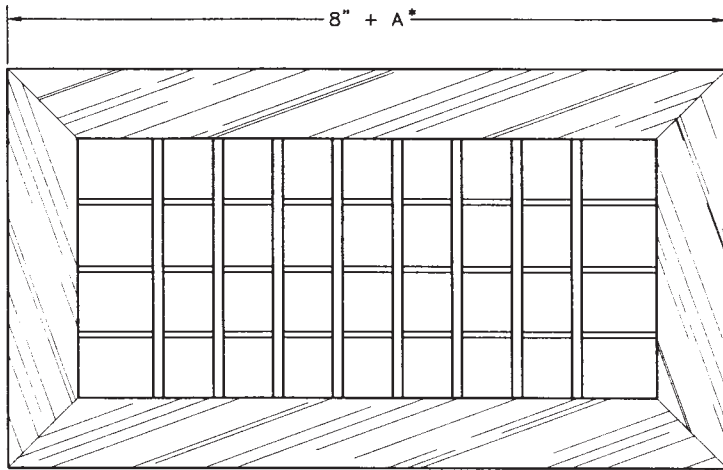

Grill Example: V8X4 VH

Grill	Depth
VH	1 7/8"
VML	2 1/4"
V	3/4"
RA	1/2"
RAFB	1 1/2"
VH-T	1 1/4"
VML-T	1 7/8"
RA-T	3/4"
PG	1 1/4"

* Wood Grills: A = 1"
Aluminum: A = 1-5/8"

PARTIAL LISTING OF GRILLS

Aluminum Grills		
Return Air	Discharge	
V8X6 RA	V3X15 VH	V12X4 VH
V8X8 RA	V4X8 VH	V12X6 VH
V10X6 RA	V4X15 VH	V12X12 VH
V10X8 RA	V4X16 VH	V14X5 VH
V10X10 RA	V4X18 VH	V20X4 VH
V12X4 RA	V5X12 VH	
V12X6 RA	V6X4 VH	
V12X12 RA	V6X6 VH	V4X4 VML
V14X10 RA	V6X8 VH	V4X10 VML
V14X14 RA	V6X10 VH	V8X4 VML
V16X4 RA	V6X12 VH	V8X6 VML
V16X6 RA	V6X16 VH	V8X8 VML
V16X8 RA	V7X7 VH	V10X4 VML
V18X12 RA	V8X8 VH	V10X6 VML
V20X3 RA	V8X10 VH	V12X4 VML
V22X14 RA	V8X16 VH	V16X4 VML
V10X10 RAFB	V10X4 VH	
V12X12 RAFB	V10X10 VH	

Teak Grills		
Return Air	Discharge	
V4X8 RA-T	V3X15 VH-T	V12X8 VH-T
V4X12 RA-T	V4X4 VH-T	V12X10 VH-T
V6X8 RA-T	V4X15 VH-T	V12X12 VH-T
V8X8 RA-T	V6X4 VH-T	V16X4 VH-T
V10X6 RA-T	V6X6 VH-T	V20X4 VH-T
V10X8 RA-T	V6X10 VH-T	
V10X10 RA-T	V6X16 VH-T	V4X4 VML-T
V10X12 RA-T	V7X7 VH-T	V4X6 VML-T
V12X6 RA-T	V8X4 VH-T	V4X8 VML-T
V12X12 RA-T	V8X6 VH-T	V4X10 VML-T
V14X10 RA-T	V8X8 VH-T	V8X8 VML-T
V14X12 RA-T	V8X16 VH-T	V8X10 VML-T
V16X6 RA-T	V10X4 VH-T	V10X6 VML-T
V16X8 RA-T	V10X5 VH-T	V10X8 VML-T
V18X12 RA-T	V10X8 VH-T	V12X4 VML-T
V20X8 RA-T	V10X10 VH-T	
V22X6 RA-T	V12X4 VH-T	V12X6 WG-T
V22X14 RA-T	V12X6 VH-T	V16X4 WG-T

Round Plastic Grills	
V4 RND BLACK	V4 RND W/DAMP BLACK
V4 RND BROWN	V4 RND W/DAMP BROWN
V4 RND TAN	V4 RND W/DAMP TAN
V4 RND WHITE	V4 RND W/DAMP WHITE
V10 RND TAN	V4 RND W/DAMP GRAY

Plastic Snap-In Grills		
Return Air	Discharge	
V10X8 PG-RF	V3X3 PGA-3TB	V10X5 PGA-5TS
V10X10 PG-RF	V3X3 PGA-3TS	V12X4 PGA-5TB
V10X14 PG-RF	V4X4 PGA-4TB	V8X4 PGA-5TB
V12X12 PG-RF	V8X4 PGA-4TB	V10X8 PGA-6TB
V14X12 PG-RF	V10X5 PGA-5TB	V10X8 PGA-7TB
V16X8 PG-RF