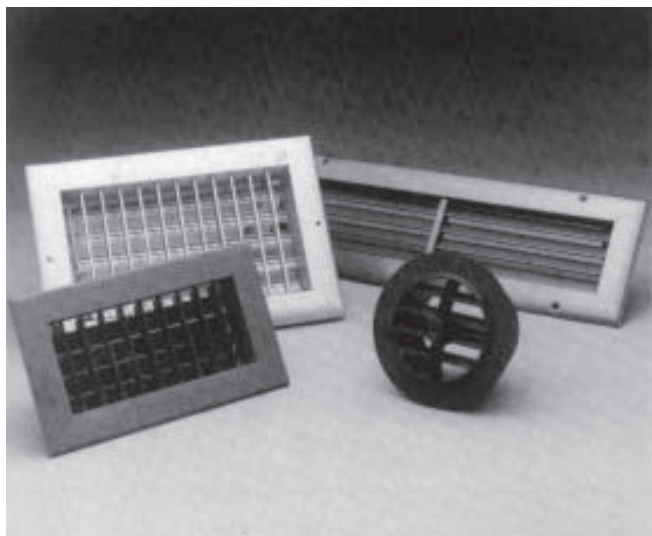

Grills

DX OR TW SYSTEMS

There are a wide variety of Grills offered.

Aluminum, Wood Frame, Plastic & Plastic Snap-In Grills

Cruisair discharge and return air grills are available in a wide assortment of dimensions, styles and materials to blend with any yacht's interior.

The vanes of discharge grills are secured in nylon bushings for easy dependable positioning. RA-type return air grills have one row of fixed vanes. Wood return air grills have a lint screen, which can be removed for cleaning.

Round plastic discharge grills are also offered in several colors with and without shut-off dampers.

INTERPRETING MODEL NUMBERS

V	8	X	4	VH	-	T
All grills begin with the letter V	The first number is always the HORIZONTAL cut out size	The second number is always the VERTICAL cut out size				Material
						- No letter is anodized aluminum
						AS Ash
						C Cherry
						M Mahogany
						MA Maple
						O Oak (white)
						P Poplar
						T Teak
VH	Supply grill with two sets of blades. Front row is vertical.					
VML	Closable supply grill with two sets of blades. Front row is vertical, rear horizontal row closes.					
V	Supply grill with one vertical row of blades					
WG	A 30° wedge shaped, wood supply grill with two sets of blades. Front row is vertical, rear horizontal.					
PGA	Plastic snap-in grill with one set of horizontal, adjustable blades. Often includes transition box.					
PG-RF	Plastic snap-in grill with one horizontal row of blades. Includes mounting ring and filter.					
RA	Return air grill with one set of horizontal blades.					
RAR	Return air grill with one row of horizontal blades, and a removable filter core.					
RAFB	Return air grill with one set of horizontal blades, with a removable filter.					